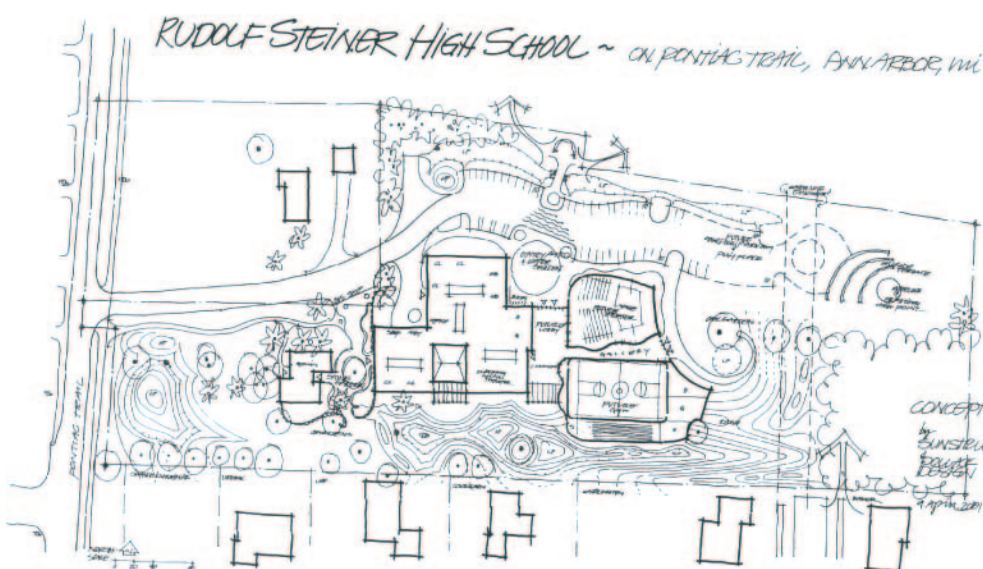

# Rudolf Steiner High School of Ann Arbor

This conversion of a 35 year old factory to a wonderfully daylighted learning facility is a great example of adaptive reuse. The 15,000 sf existing building was transformed into an array of specialized classrooms and gathering places. Future additions will include a gymnasium and theater.